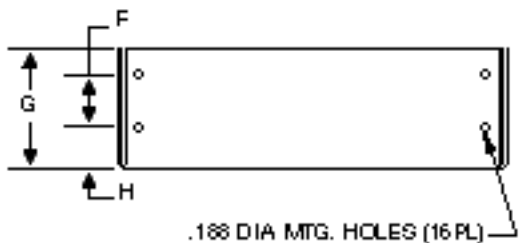

# D Case

**Overall Size: 9.00" x 4.87" x 3.28"**  
**228.60mm x 123.70mm x 83.83mm**  
**Weight 7.5 lbs.**

	INCH	mm
A	9.00	228.60
B	8.000	203.20
C	0.50	12.70
D	4.87	123.70
E	4.125	104.78
F	1.250	31.75
G	2.75	69.85
H	0.75	19.05
J	0.450	11.43