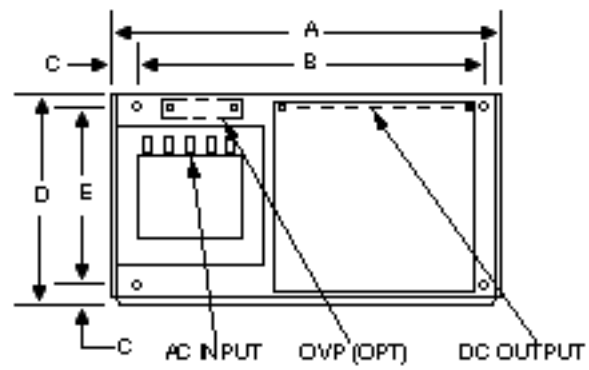

# D Case

**Overall Size: 9.00" x 4.87" x 3.28"**  
**228.60mm x 123.70mm x 83.83mm**  
**Weight 7.5 lbs.**

	INCH	mm
A	9.00	228.60
B	8.000	203.20
C	0.50	12.70
D	4.87	123.70
E	4.125	104.78
F	1.250	31.75
G	2.75	69.85
H	0.75	19.05
J	0.450	11.43