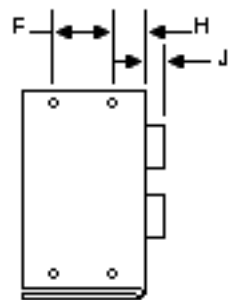

# D Case

**Overall Size: 9.00" x 4.87" x 3.28"**  
**228.60mm x 123.70mm x 83.83mm**  
**Weight 7.5 lbs.**

	INCH	mm
A	9.00	228.60
B	8.000	203.20
C	0.50	12.70
D	4.87	123.70
E	4.125	104.78
F	1.250	31.75
G	2.75	69.85
H	0.75	19.05
J	0.450	11.43